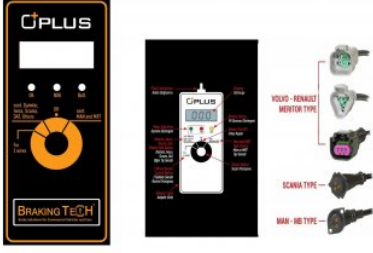

Caliper Sensor Cables

All Original Numbers, Marks and Models from
Vehicle Manufacturers Listed in this catalogue
are for comparison purposes only

www.brakingtech.com

BTA81K002-01

Açıklama :

Sensör Test Cihaz

Uygulama ::

Knorr-Bremse diagnostic unit K154433N50,also usefull for wabco maxx and meritor sensors

OEM No :

K154433N50

BTK10201

Açıklama :

Brake Pad Control Sensor Cable

No	BT No	Bilgi
1	BTK10201 x 1	Sensor Cable 200cm